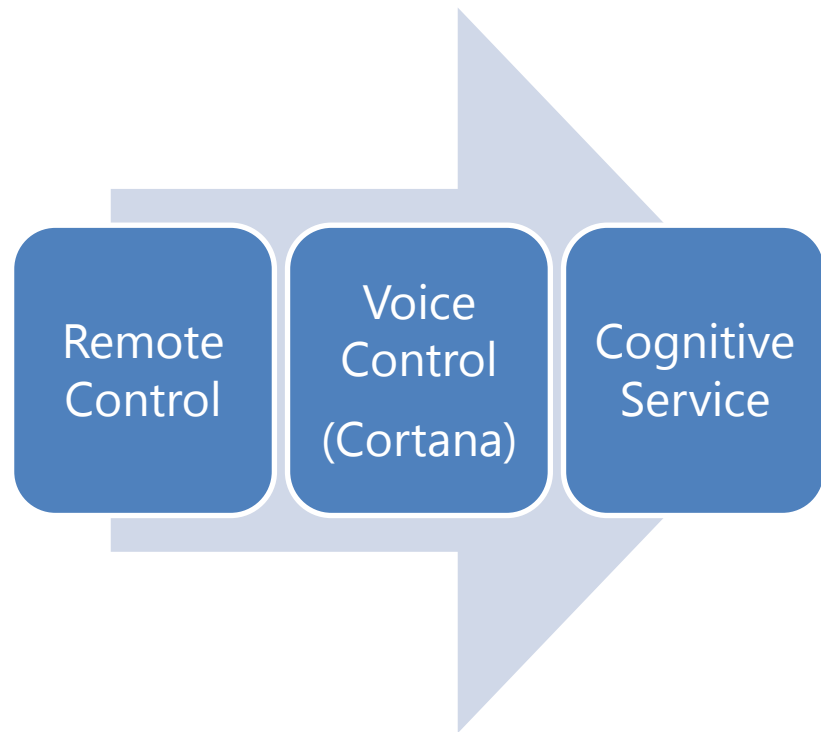

An ecosystem for home appliances brands

Light

- Cool white: 800lm/ Warm white: 720lm
- Dimmable 0% ~ 100%
- A great security and energy saving option

Ripple Control

- Home automation central hub. Connect smart devices.
- Built-in WiFi, Bluetooth 4.0 Smart and IR to control home appliances
- Support 95% A/C in market. Control anytime and anywhere*

Plug

- Over load protection
- Schedule to power electronics on/off
- Manage your home appliances anywhere

Air Purifier

- HEPA-13 filter removes 99% of small particles
- Photocatalyst: Eliminate particles up to 0.01 microns such as bacteria
- Deodorant Filter: Reduce household unpleasant odor
- Ionizer: Improve indoor air quality

PM2.5 Dust Detector

- Real-time PM2.5 particles measurement. Understand indoor air quality
- Mobile notification, scheduling and remote control from app

Blood Pressure Monitor

- Lightweight and portable. Comfortable and fast.
- Manage historical data in cloud service

*Free app is now available

Last Mile to Home

Cloud Service

not only for Your Customers
but also for You!!

Solution Overview

Device Type Coverage

Legacy Appliances with IR

BLE Light Bulb