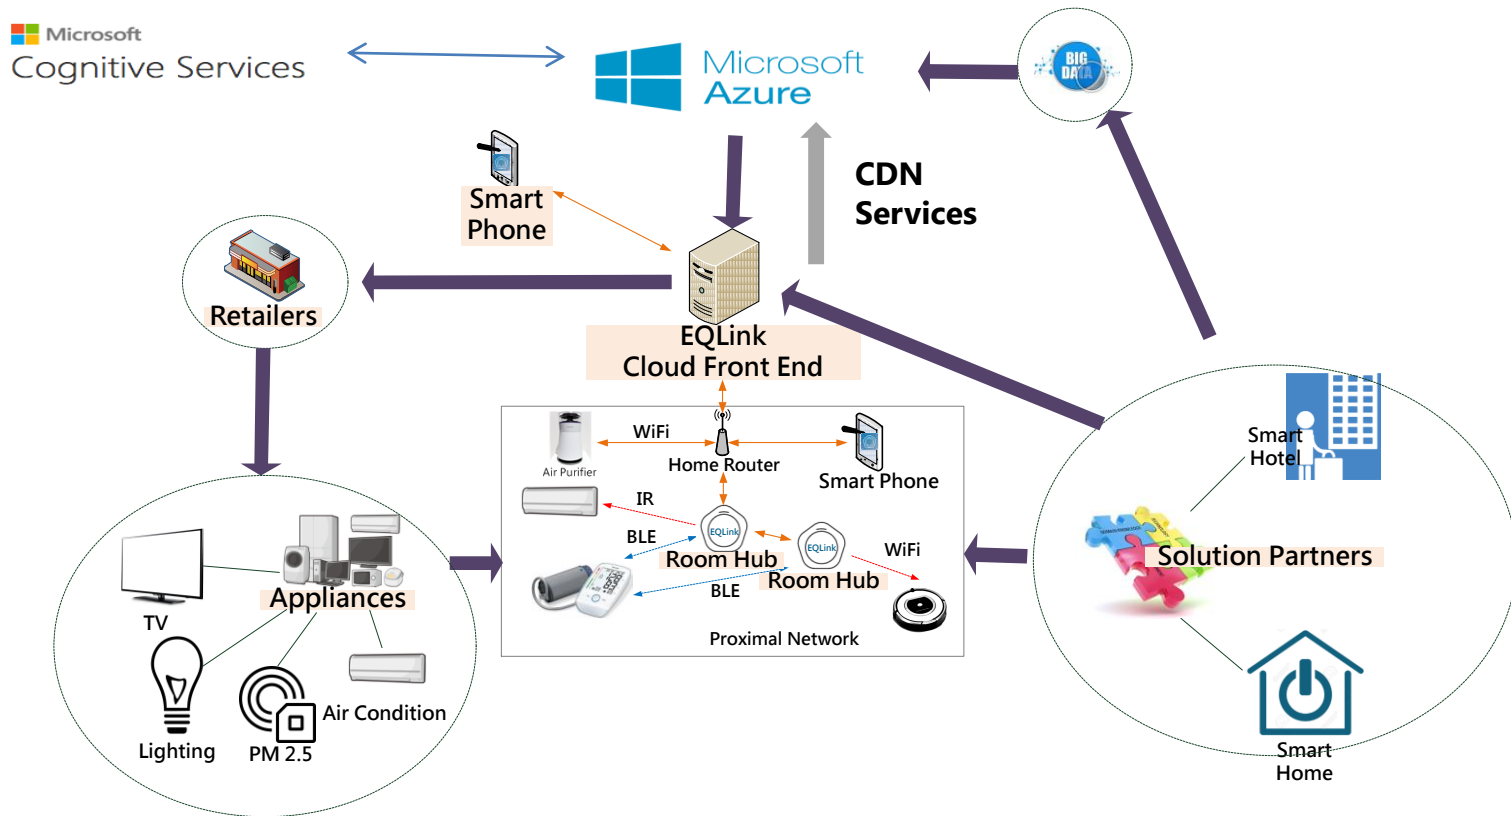

An ecosystem for home appliances brands

Light

- Cool white: 800lm/ Warm white: 720lm
- Dimmable 0% ~ 100%
- A great security and energy saving option

Ripple Control

- Home automation central hub. Connect smart devices.
- Built-in WiFi, Bluetooth 4.0 Smart and IR to control home appliances
- Support 95% A/C in market. Control anytime and anywhere*

PM2.5 Dust Detector

- Real-time PM2.5 particles measurement. Understand indoor air quality
- Mobile notification, scheduling and remote control from app

Blood Pressure Monitor

- Lightweight and portable. Comfortable and fast.
- Manage historical data in cloud service

*Free app is now available

Last Mile to Home

Cloud Service

not only for Your Customers
but also for You!!

Solution Overview

Device Type Coverage

Legacy Appliances with IR

BLE Light Bulb

BLE Air Purifier

BLE Door Lock

BLE Blood Pressure Meter

WiFi Camera

BLE PM2.5 Sensor

WiFi Smart Cleaner

Collaborations With Microsoft

- Port the windows applications from WPE to UWP for a Japanese Customer
- Improving the performance and stability of Quanta cloud front end running on Azure
- Cortana based voice control integration
- Cognitive Services implementation for Humanization